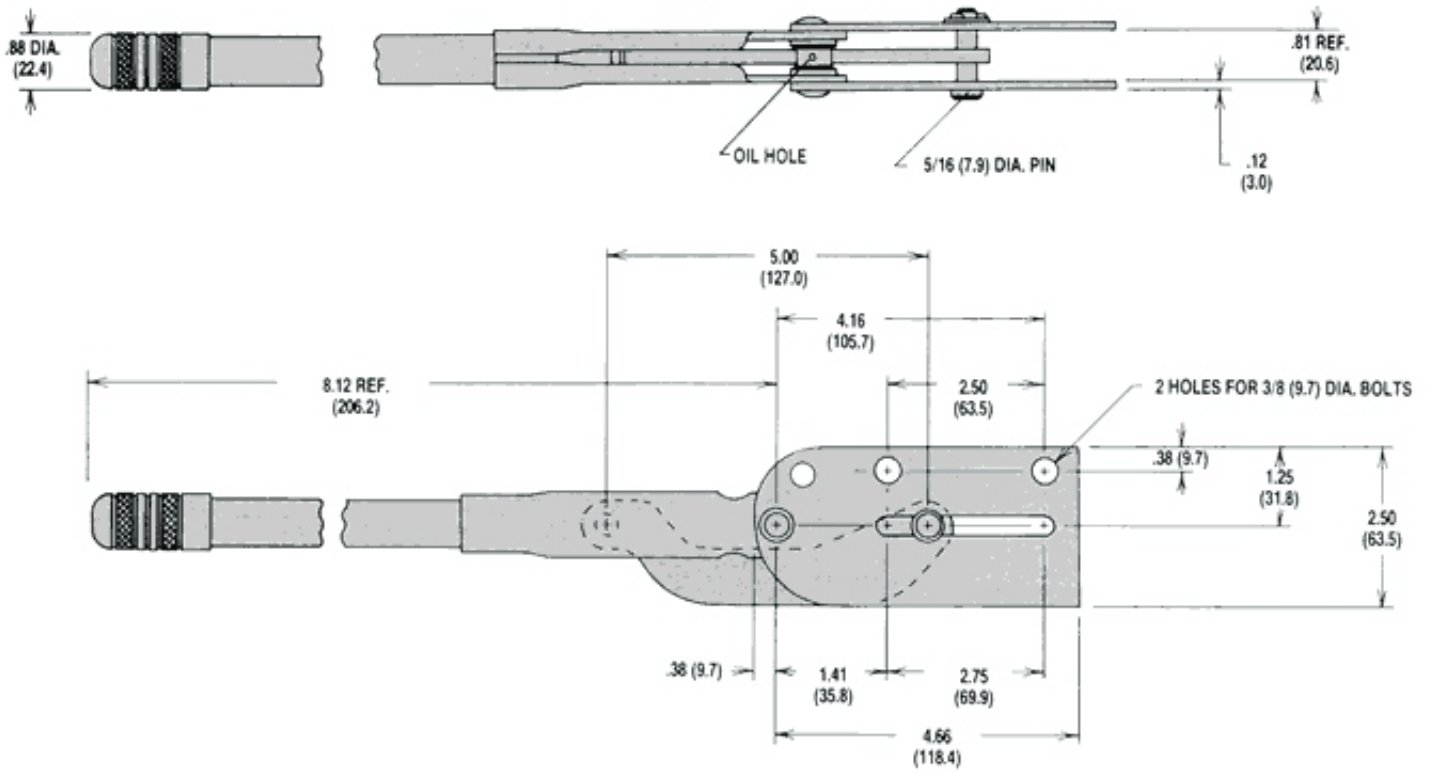

ORSCHLH LEVER NO. 02182600

- 81002454 - .12 (3.0) DIA. PBT STRAND
- 81006273 - .19 (4.8) DIA. PBT STRAND
- 81002594 - .12 (3.0) DIA. PBT STRAND
- 81006099 - .19 (4.8) DIA. PBT STRAND

THESE ARE RECOMMENDED CABLE PARTS FOR CONNECTING A CABLE TO THIS LEVER ASSEMBLY.

"A" — HANDLE MOVEMENT (DEGREES)
FULL OFF TO TOP CENTER

"B" — CABLE TRAVEL (INCHES)

M. Knöpfli AG
 Wiesackerstr. 128
 8105 Regensdorf
 Tel: ++41 44 840 62 21
 info@m-knoepfli.com